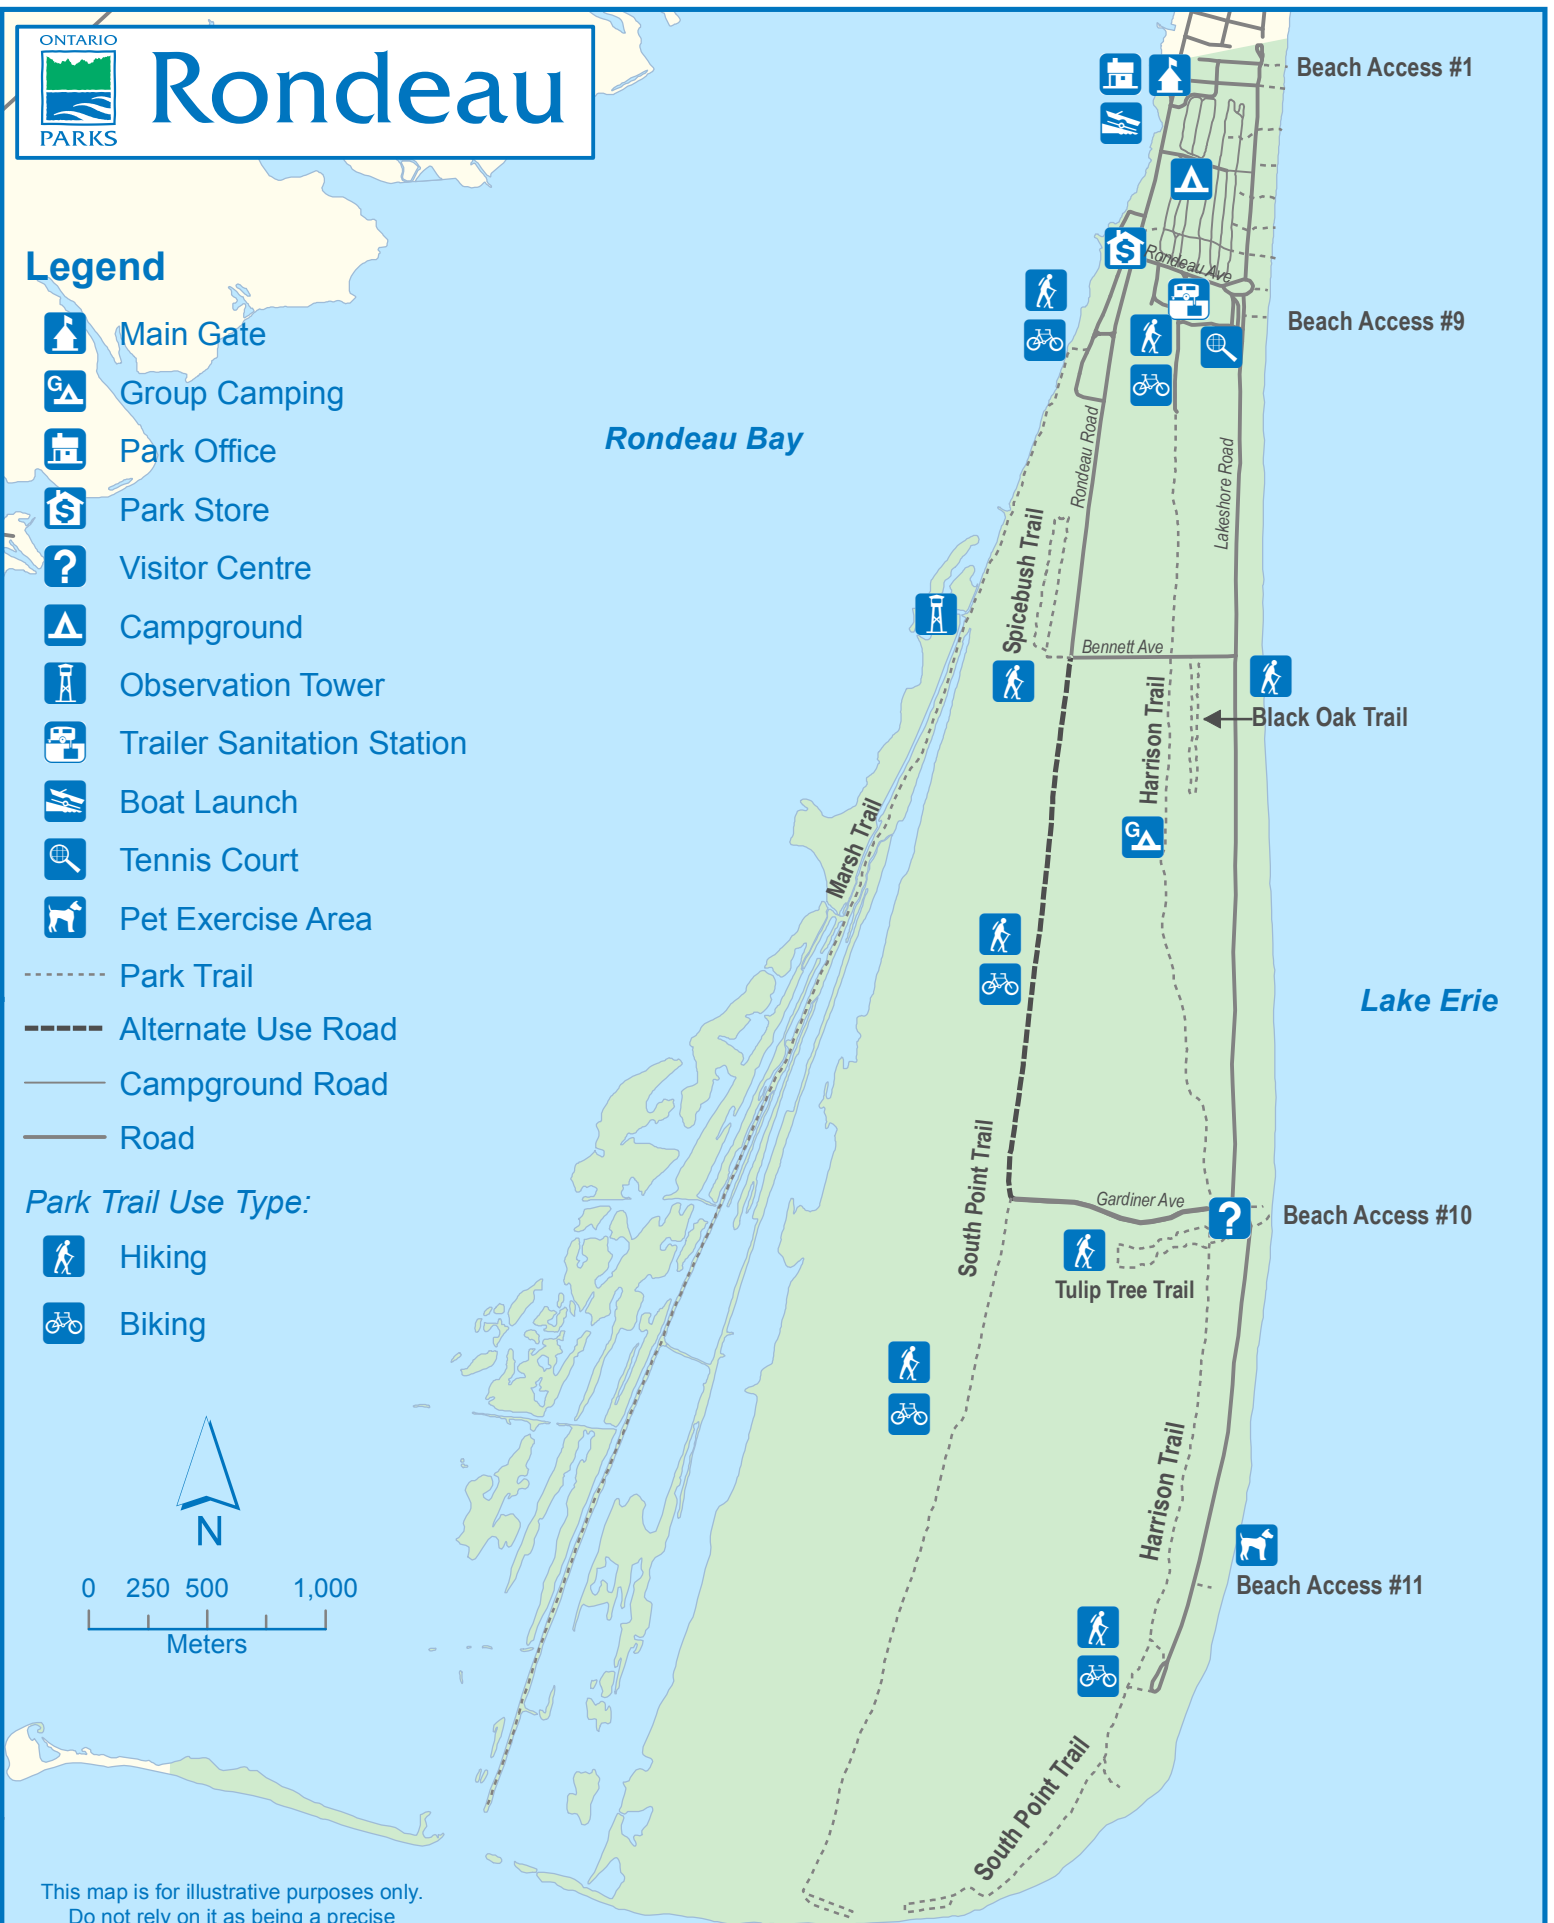

# Rondeau

## Legend

- Main Gate
- Group Camping
- Park Office
- Park Store
- Visitor Centre
- Campground
- Observation Tower
- Trailer Sanitation Station
- Boat Launch
- Tennis Court
- Pet Exercise Area

- Park Trail
- Alternate Use Road
- Campground Road
- Road

### Park Trail Use Type:

- Hiking
- Biking

This map is for illustrative purposes only. Do not rely on it as being a precise indicator of routes, locations or features nor as a guide to navigation.