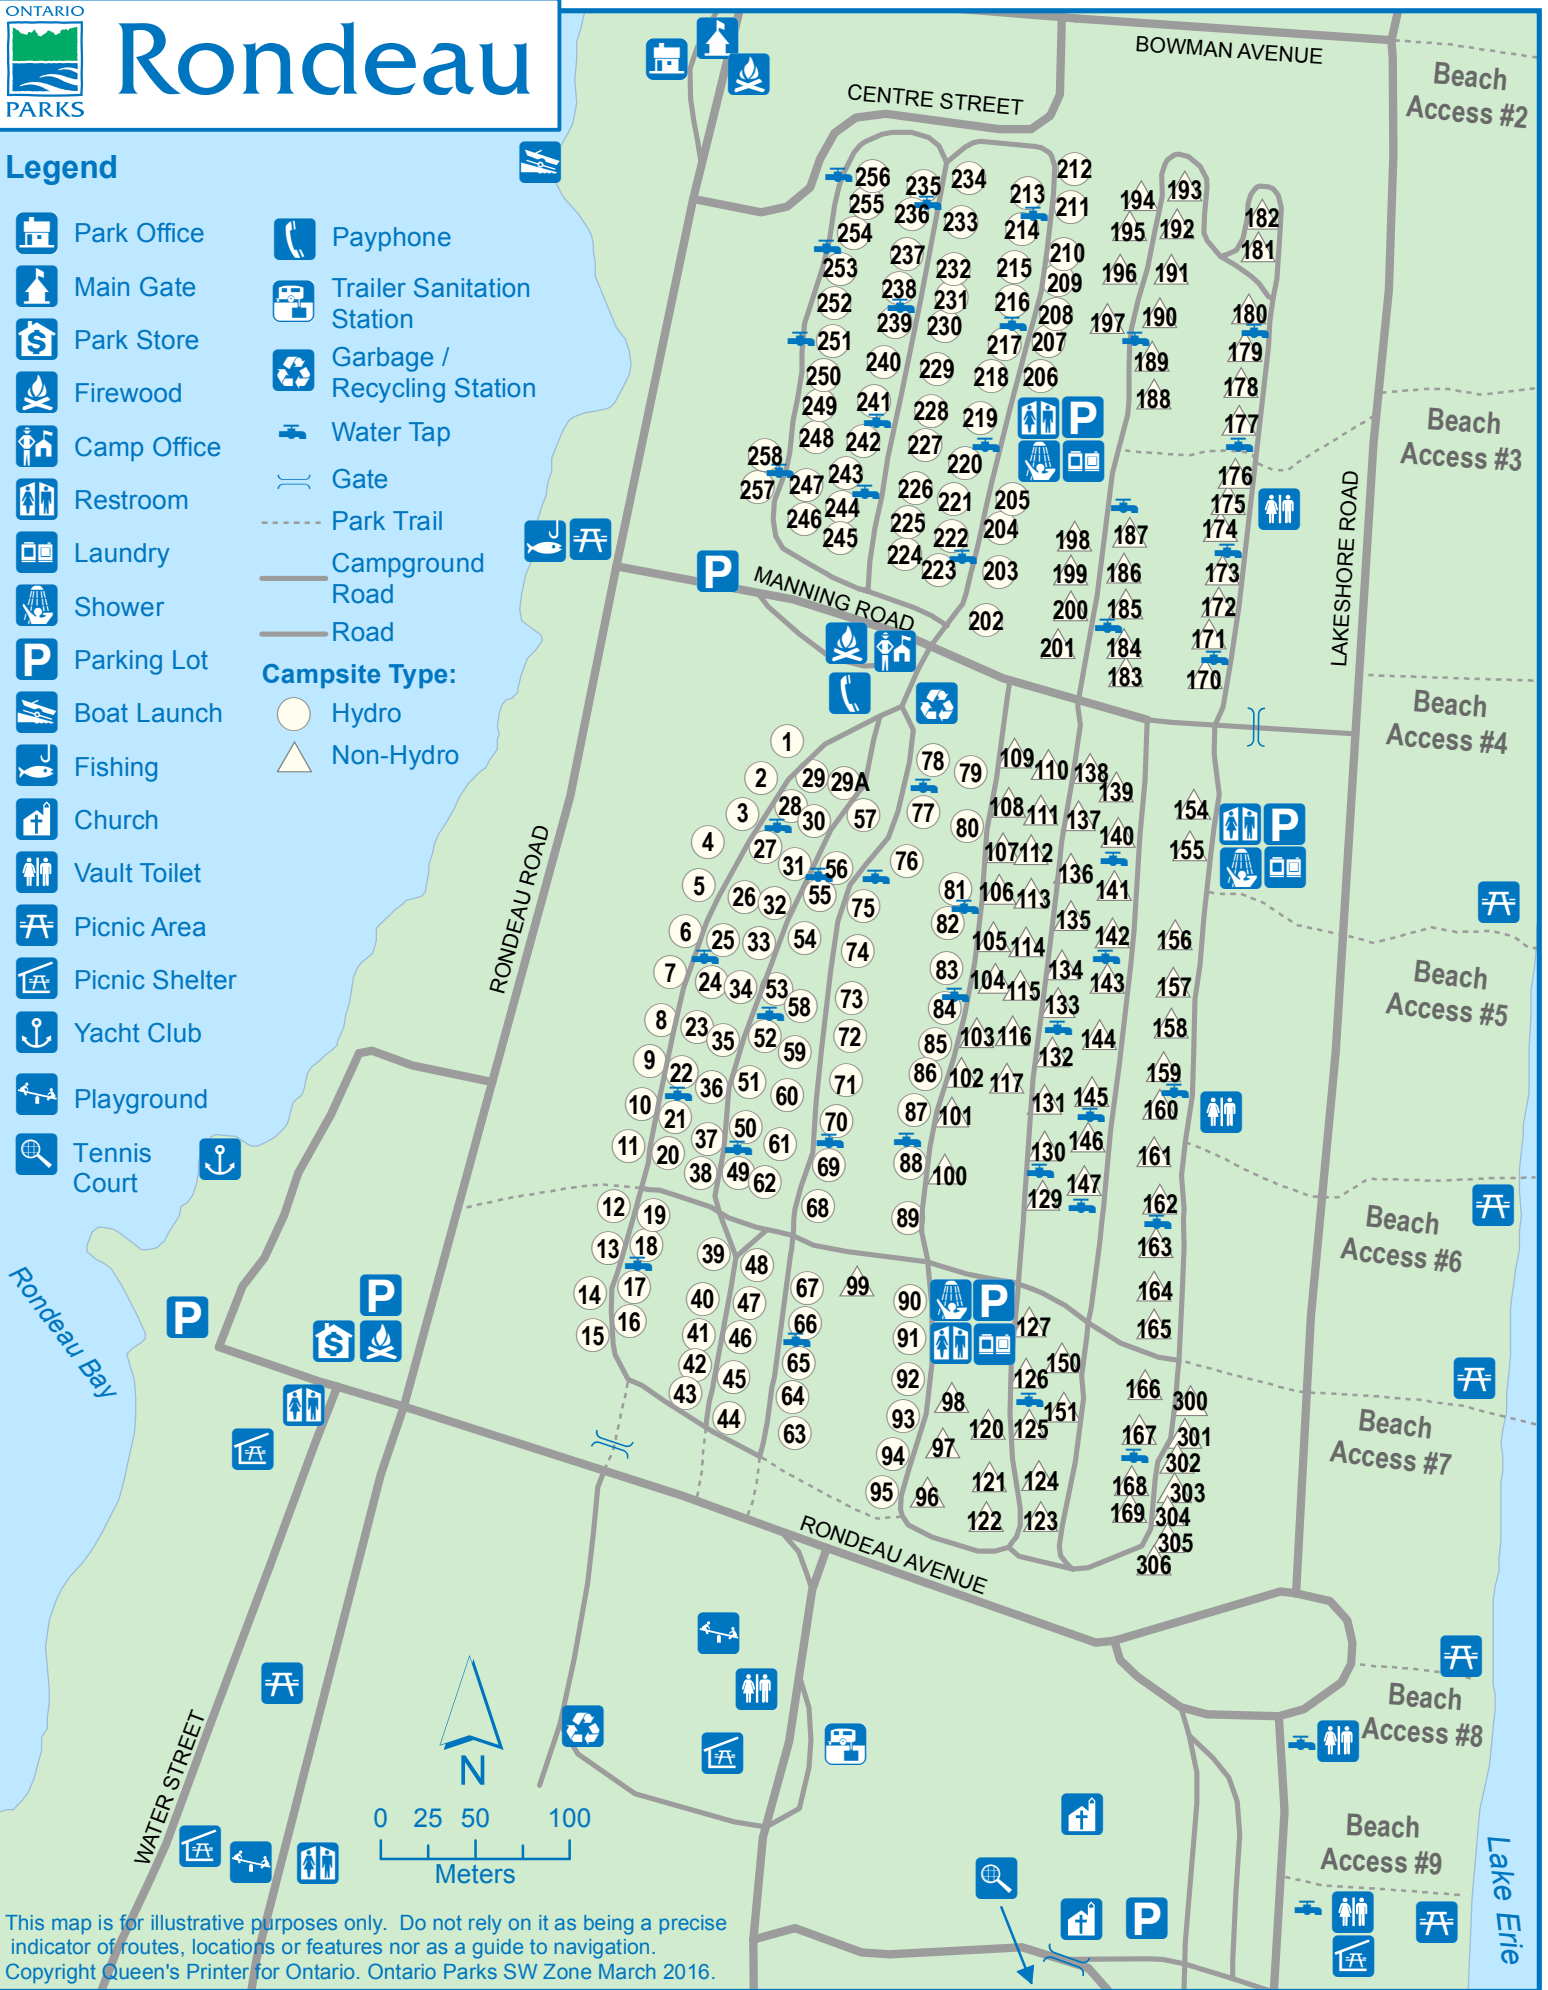

# Rondeau

## Legend

- Park Office
  - Main Gate
  - Park Store
  - Firewood
  - Camp Office
  - Restroom
  - Laundry
  - Shower
  - Parking Lot
  - Boat Launch
  - Fishing
  - Church
  - Vault Toilet
  - Picnic Area
  - Picnic Shelter
  - Yacht Club
  - Playground
  - Tennis Court
  - Payphone
  - Trailer Sanitation Station
  - Garbage / Recycling Station
  - Water Tap
  - Gate
  - Park Trail
  - Campground Road
  - Road
- Campsite Type:**
- Hydro
  - Non-Hydro

This map is for illustrative purposes only. Do not rely on it as being a precise indicator of routes, locations or features nor as a guide to navigation.  
 Copyright Queen's Printer for Ontario. Ontario Parks SW Zone March 2016.